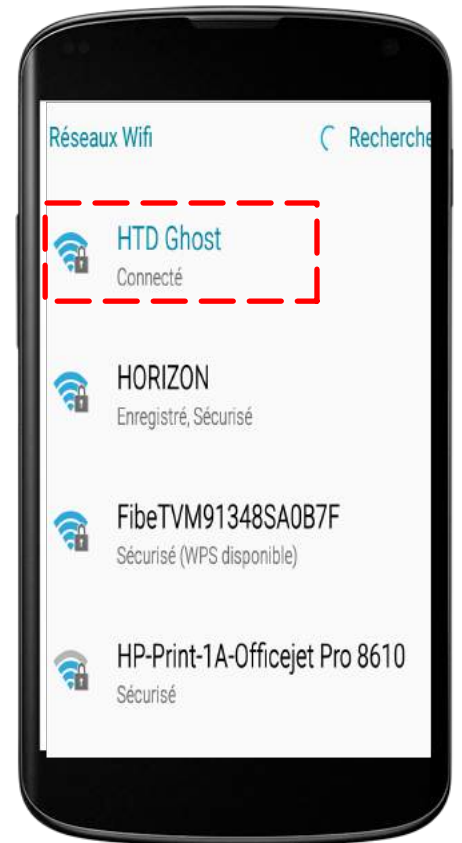

Ghost Receiver 2 in one box

- WIFI to DMX512
- WIFI ARTNET to DMX512

DATASHEET

WIFI SSID : HTD Ghost
IP : 2.0.0.101
Output : DMX512
Connector : XLR5
Voltage : 5VDC
Wireless : 30Meter

Work with most USB charger
or USB Battery backup